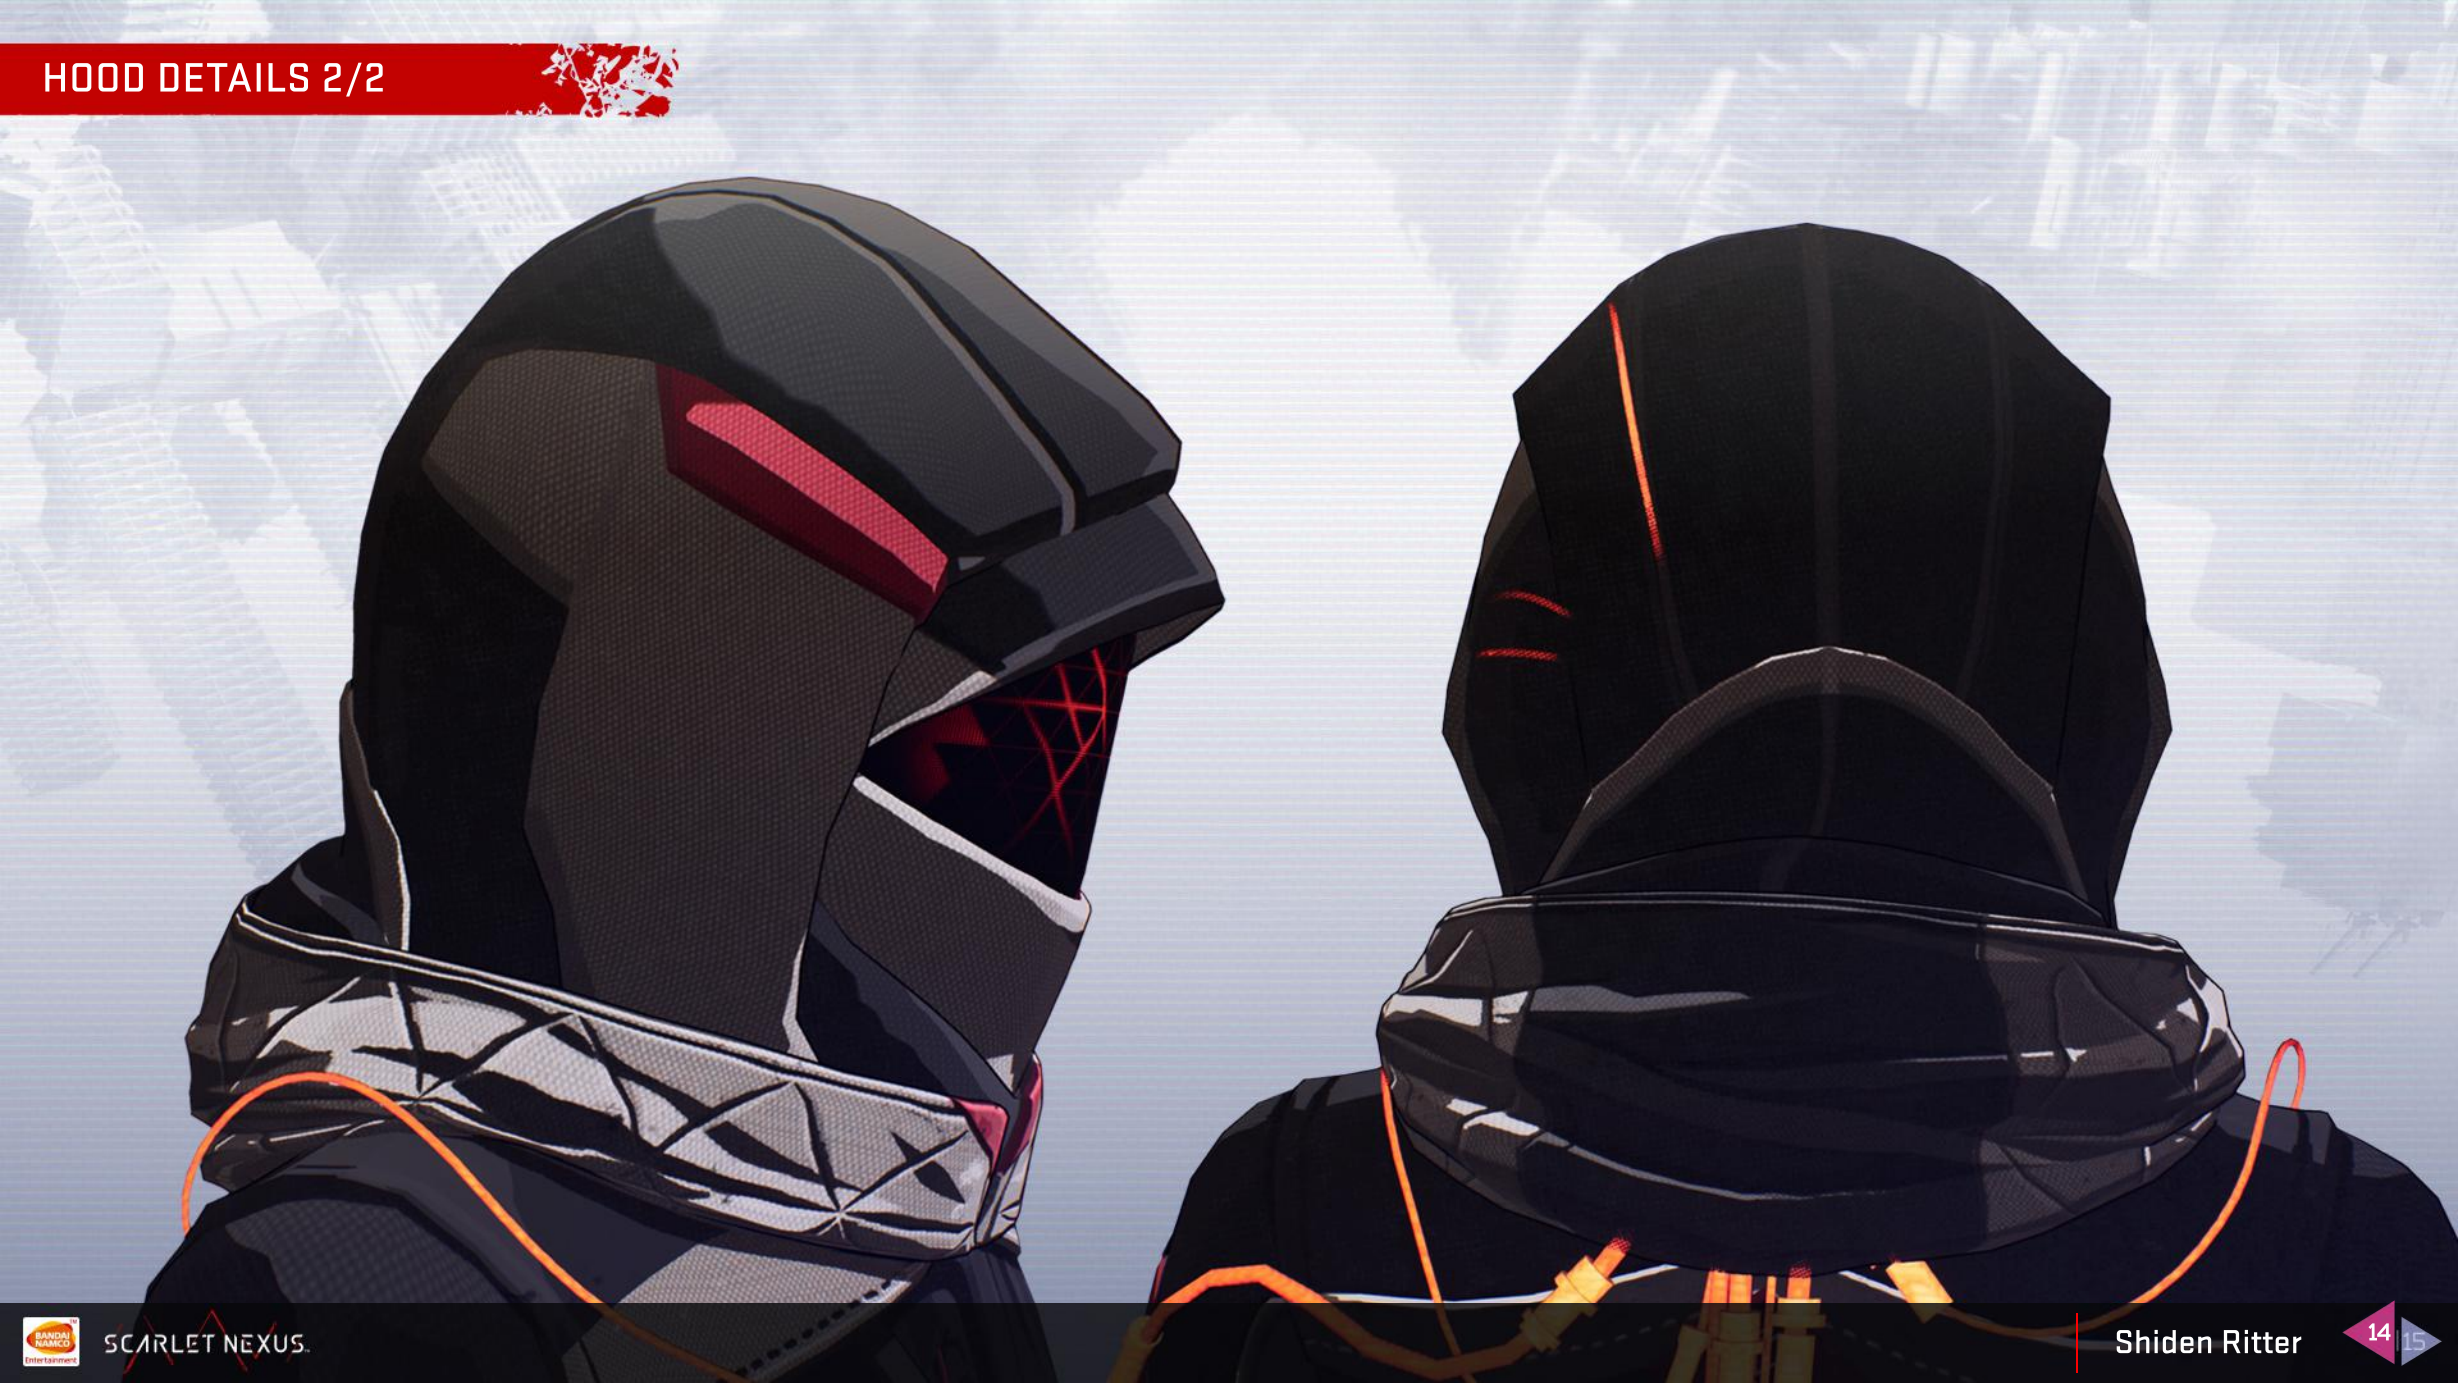

CLOSE-UP VIEW
ADDITIONAL DETAILS

LEGS CLOSE-UP VIEW

ACTION POSE

SCARLET NEXUS.

Shiden Ritter

忍