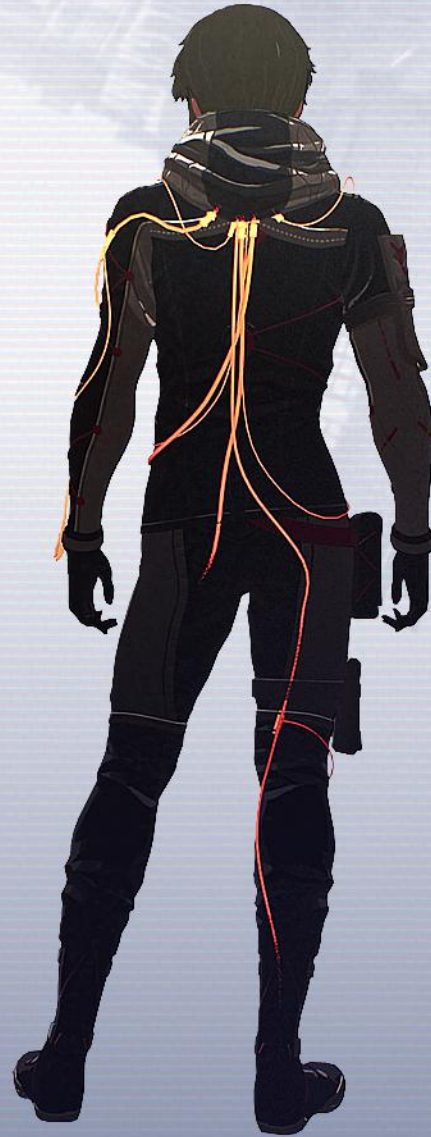

SCARLET NEXUS™

Shiden Ritter

Cosplay Guide

Shiden Ritter

Power

Electrokinesis

Service Record in the OSF

14 years

LEG & ARM POCKETS DETAILS

HOOK DETAILS

WEAPON DETAILS

ELECTROKINESIS

FABRICS

- #BDB1A0
- #343350
- #252549
- #BF3C6B
- #AD3172
- #831940

CABLES

- #FFC89B
- #FF8B70
- #FF5D65

SHOULDER DETAILS

GLOVES DETAILS

BOOTS DETAILS

FULL BODY VIEW
SIDE AND FRONT

FULL BODY VIEW
BACK AND OPPOSITE SIDE

HEAD AND SHOULDERS DETAILS

CLOSE-UP VIEW
SIDE AND BACK

CLOSE-UP VIEW
FRONT AND SIDE

CLOSE-UP VIEW
ADDITIONAL DETAILS

LEGS CLOSE-UP VIEW

ACTION POSE

SCARLET NEXUS.

Shiden Ritter

忍